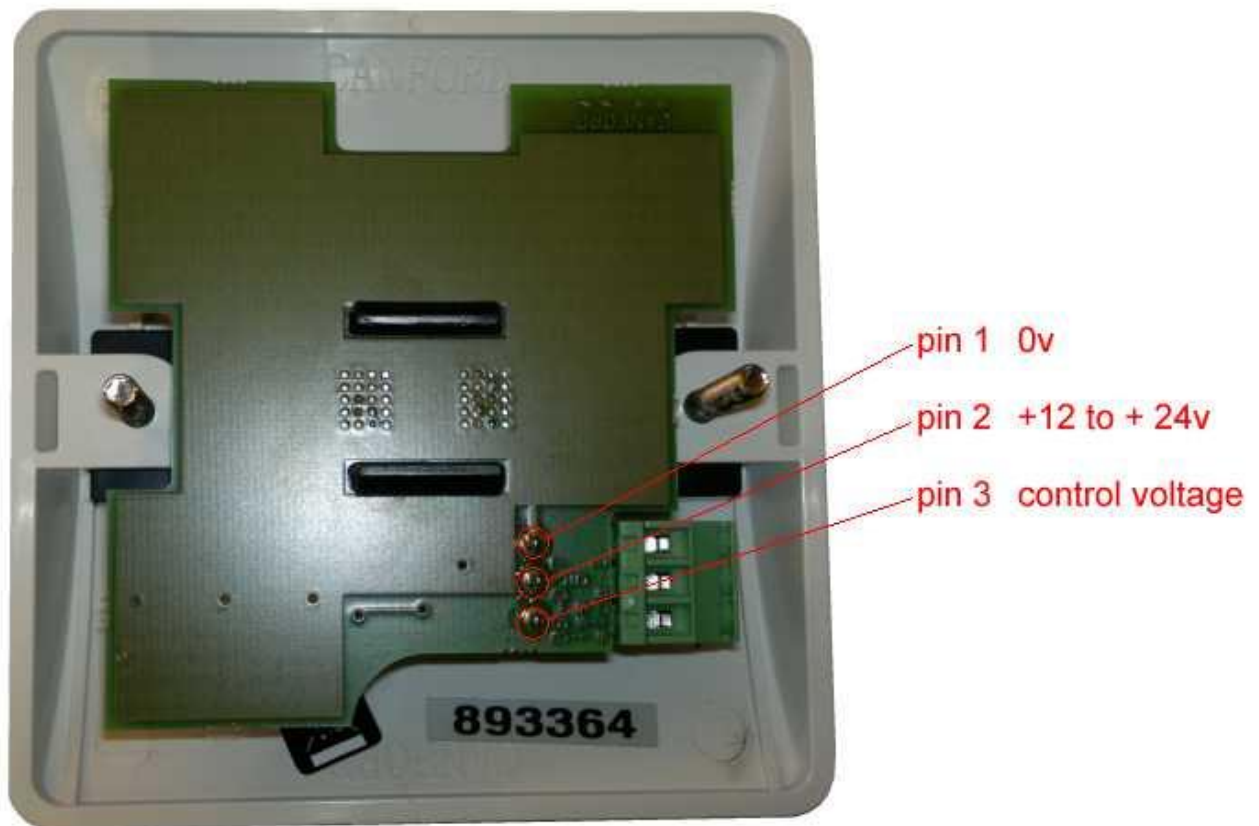

Canford LED Signal Light - Molex connection pin orientation

51-302	LED Signal Light, white plate, red LED
51-303	LED Signal Light, white plate, amber LED
51-305	LED Signal Light, white plate, green LED
51-306	LED Signal Light, white plate, blue LED
51-309	LED Signal Light, white plate, white LED
51-312	LED Signal Light, black plate, red LED
51-313	LED Signal Light, black plate, amber LED
51-315	LED Signal Light, black plate, green LED
51-316	LED Signal Light, black plate, blue LED
51-319	LED Signal Light, black plate, white LED

View of PCB from back of LED Signal Light